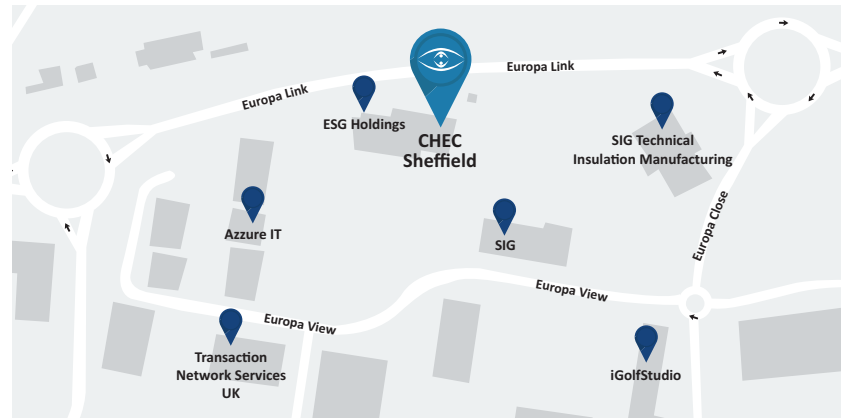

## Directions

### **By Car Via M1:**

Take Exit 35, M1 and A631 to Europa Link in Tinsley, Sheffield, head north-west on M1, at junction 35, take the A629 exit to Rotherham, at Thorpe Hesley Interchange, take the 4<sup>th</sup> exit onto the M1 slip road to London/Sheffield, merge onto M1, at junction 34, take the A6109 exit to Sheffield/Rotherham/Meadowhall, at Meadowhall Roundabout, take the 3<sup>rd</sup> exit onto Tinsley Viaduct/A631, at the roundabout, take the 4<sup>th</sup> exit onto Shepcote Ln/A631, drive to Europa Link, turn left onto Europa Link, at the roundabout, take the 2<sup>nd</sup> exit and stay on Europa Link, **CHEC Sheffield will be on the right.**

### **By Bus:**

From Sheffield Interchange

### **By Car via A631:**

Head south on Shepcote Ln/A631, turn left onto Europa Link, at the roundabout, take the 2<sup>nd</sup> exit and stay on Europa Link, at the roundabout, take the 1<sup>st</sup> exit and stay on Europa Link, at the roundabout, take the 1<sup>st</sup> exit and stay on Europa Link. **CHEC Sheffield will be on the right.**