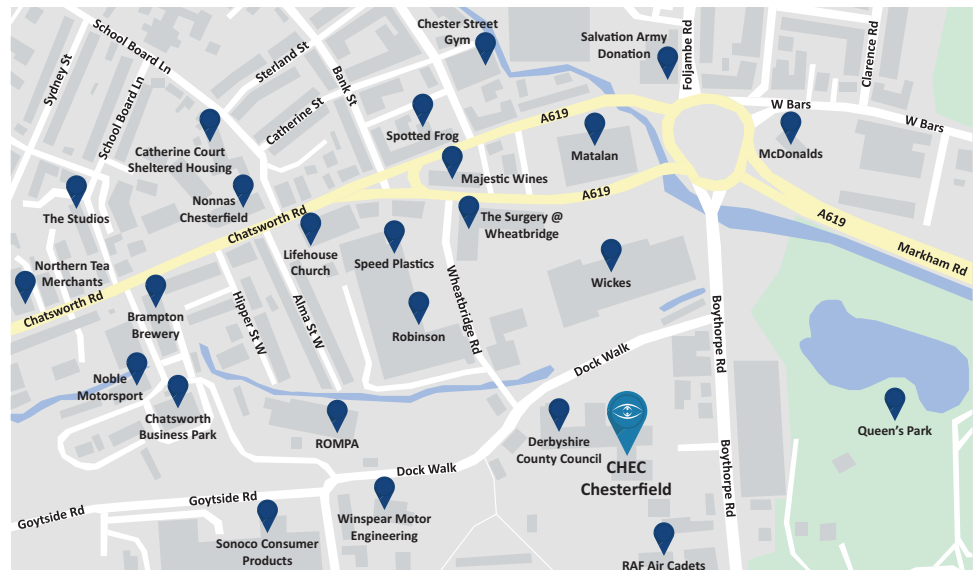

CHEC Chesterfield

 **CHEC Chesterfield**
Rowland Hill House
Boythorpe Road
Chesterfield
S49 1HQ

Appointment Tel:
0344 264 4160

Directions

By Car Via M1:

Head south-west on M1, at junction 29, take the A617 exit to Mansfield/A632/Matlock. At Heath Interchange, take the 5th exit onto A617. At Horns Bridge Roundabout, take the 3rd exit and stay on A617. At the roundabout, take the 1st exit onto Markham Rd/A619, then follow Park Rd and Boythorpe Ave to your destination. Turn left onto Park Rd. Turn right onto Boythorpe Ave. Turn right onto Boythorpe Rd. **Turn left and you will find CHEC Chesterfield.**

By Bus:

2 min walking distance
 Buses 90, 90A, X17.

By Train:

24 min walking distance
 Chesterfield Train Station.

Amenities

-  Wheelchair accessible
-  Free parking
-  EV charging points