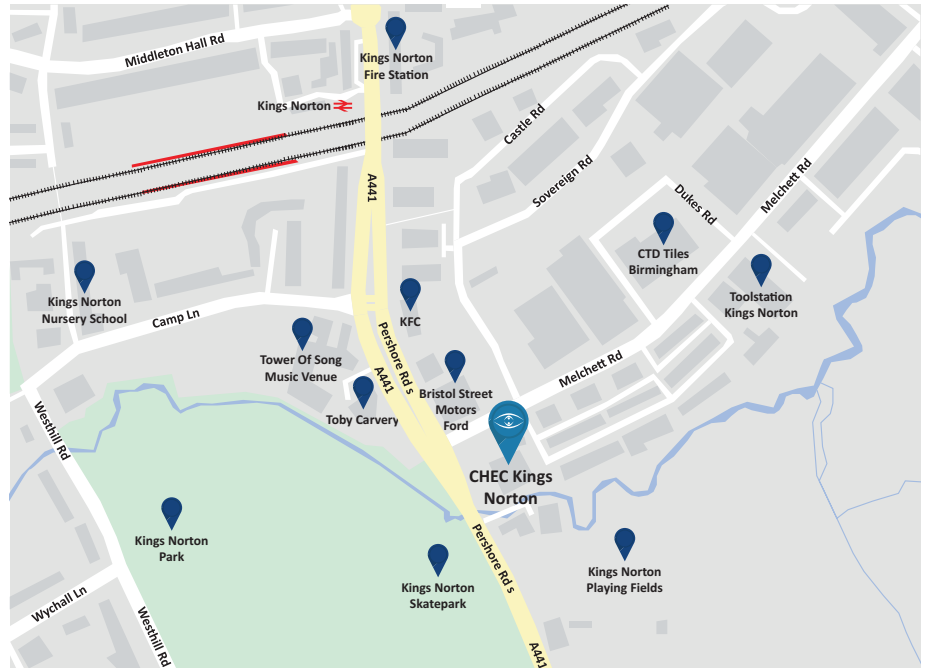

CHEC Kings Norton

 **CHEC Kings Norton**
Kingsgate House
Kings Norton Business
Centre
Birmingham
B30 3ES

Appointment Tel:
0344 264 4160

Directions

By Car Via A441:

Take Pershore Rd/A441 to Prince Rd in Kings Norton Business Centre. Head south-west on Bristol Rd/A38 towards Priory Rd/B4217. Turn left onto Pebble Mill Rd/A4029. Turn right onto Pershore Rd/A441. At the roundabout, take the 1st exit and stay on Pershore Rd/A441. Turn left onto Lifford Ln. At the roundabout, take the 3rd exit onto Melchett Rd. Turn left onto Prince Rd, then turn right. **CHEC Kings Norton will be on the left.**

By Bus:

Up to 7 mins walking distance.
45, 18, 19, 49, 47

By Train:

Up to 8 mins walking distance.
Kings Norton Train Station

Amenities

-  Wheelchair accessible
-  Free on-site parking