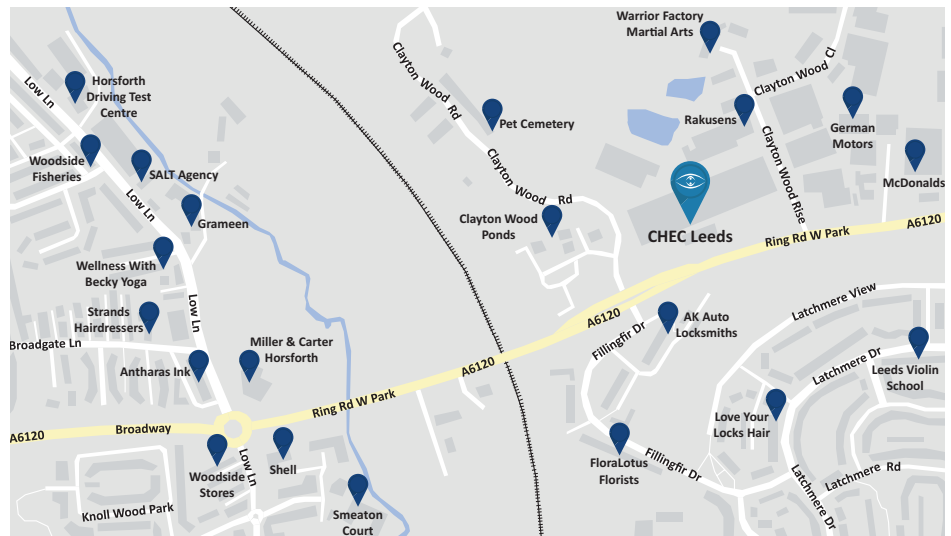

CHEC Leeds

 **CHEC Leeds**
Wira Business Park
West Park
250 Ring Road
Middleton
Leeds
LS16 6EB
Appointment Tel:
0344 264 4160

Directions

By Car Via M621:

Take M621 and A65 to Hawksworth Rd in Horsforth. Merge onto A61, then at the roundabout, take the 2nd exit onto the M621 slip road to Leeds and merge onto M621. At junction 2, take the A643 exit, then at Elland Rd Interchange, take the 3rd exit onto A643. Continue onto A58, and at the roundabout, take the 4th exit onto Wellington Rd/A58. Proceed to take the exit towards Ilkley/A65/Airport, continuing onto Wellington Rd/A58, then straight onto Wellington St/A65. Turn right onto Hawksworth Rd. At the roundabout, take the 1st exit onto Low Ln, then at the next roundabout, take the 3rd exit onto A6120. Turn left onto Clayton Wood Rise, and **then make another left, where you'll find CHEC Leeds on your right.**

By Bus:

Up to 13 min walking distance
Buses 9, 27, 56.

By Train:

Horsforth Station (36 min walking distance)
Kirkstall Forge Station (32 min walking distance)

Amenities

- Wheelchair available
- Wheelchair accessible
- On site parking

Limited on site parking available, please park in CHEC's allocated parking spaces.