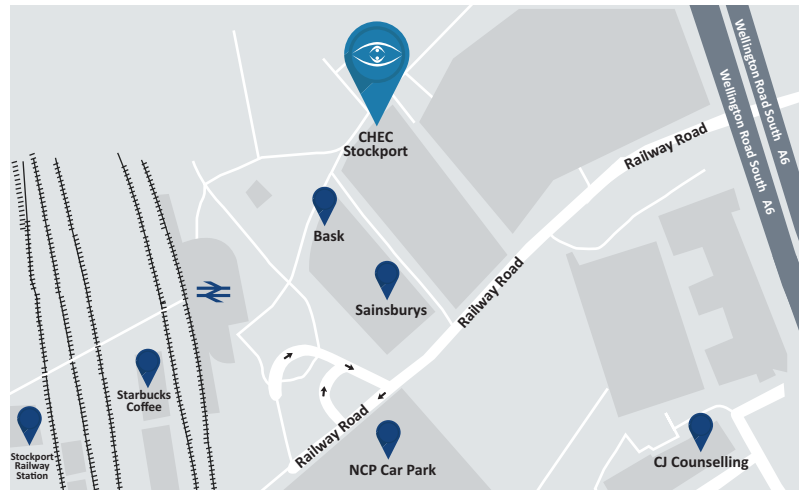

CHEC Stockport

 **CHEC Stockport**
11 Railway Road
Stockport
SK1 3SW

Appointment Tel:
0344 264 4160

Directions

By Car Via Wellington Road S/A6:

Head North-West on Wellington Road S/A6 towards Lowfield Road. Continue straight to stay on Wellington Road S/A6. Turn left onto Railway Road. **CHEC Stockport will be on the left.** *(Directly opposite Holiday Inn Hotel and Life Leisure Gym)*

By Bus:

Grand Central Bus Stop WW is a 4 minute walk to CHEC Stockport.

By Train:

Stockport train station (1 min walk)

By Car via M60:

Head East on M60. At Junction 27, take the A560 exit. At Portwood Roundabout, take the 5th exit onto St. Marys Way/A6188/A626. Turn right onto Spring Gardens. Turn left onto Waterloo Road. Continue onto Edward Street. Turn right onto Wellington Road S/A6. Turn left onto Railway Road. **CHEC Stockport will be on the left.** *(Directly opposite Holiday Inn Hotel and Life Leisure Gym)*

Amenities

-  Patient car park -
NCP Car Park (1 min walk)