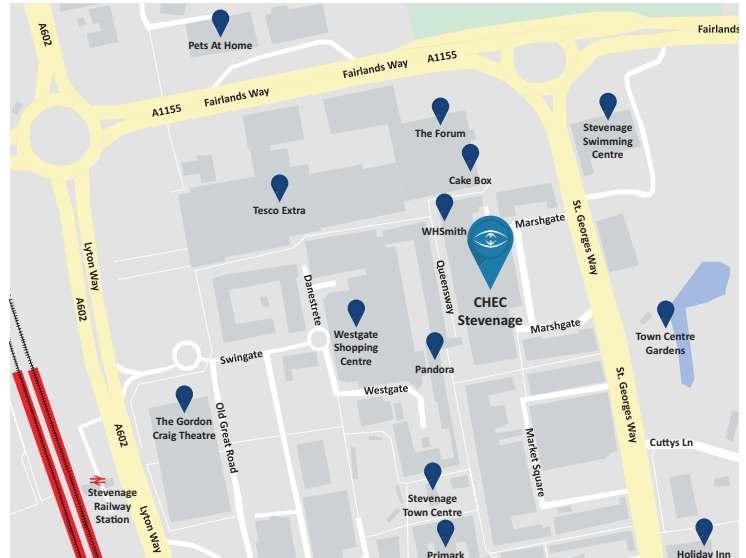

CHEC Stevenage

 **CHEC Stevenage**
85 Queensway,
Stevenage,
SG1 1EA

Appointment Tel:
0344 264 4160

Directions

By Car Via A602:

Head south on A1(M). At junction 8, take the A602 exit to Hitchin/Stevenage (North). At the roundabout, take the 2nd exit onto Hitchin Road/A602. At the roundabout, take the 2nd exit and stay on Hitchin Road/A602. At the roundabout, take the 2nd exit and stay on Hitchin Road/A602. Use any lane to turn slightly left onto Lytton Way/A602. Use the right 2 lanes to turn slightly right to stay on Lytton Way/A602. Continue to follow A602. Use the left lane to turn right onto James Way/A602. Slight left onto Lytton Way/A602. At the roundabout, take the 2nd exit and stay on Lytton Way/A602. At the roundabout, take the 2nd exit and stay on Lytton Way/A602. At the roundabout, take the 2nd exit and stay on Lytton Way/A602. At the roundabout, take the 1st exit onto St George's Way. Turn left onto into St George's Way Multi-Storey Short Stay Car Park. Alternatively, for the Forum Car Park, continue on St George's Way. Take the first exit at the roundabout into the car park entrance. Exit the vehicle and follow Queensway pedestrian path, past the post office and towards Poundland. **CHEC Stevenage will be on the left.**

By Car Via Broadhall Way/A602:

Head East on Broadhall Way/A602. At the roundabout, take the 4th exit and stay on Broadhall Way/A602. At the roundabout, take the 2nd exit and stay on Broadhall Way/A602. At the roundabout, take the 3rd exit onto Monkswood Way/A602. At the roundabout, take the 2nd exit onto St George's Way. Turn left into St George's Way Multi-Storey Short Stay Car Park. Alternatively, for the Forum Car Park, continue on St George's Way. Take the first exit at the roundabout into the car park entrance. Exit the vehicle and follow Queensway pedestrian path, past the post office and towards Poundland. **CHEC Stevenage will be on the left.**